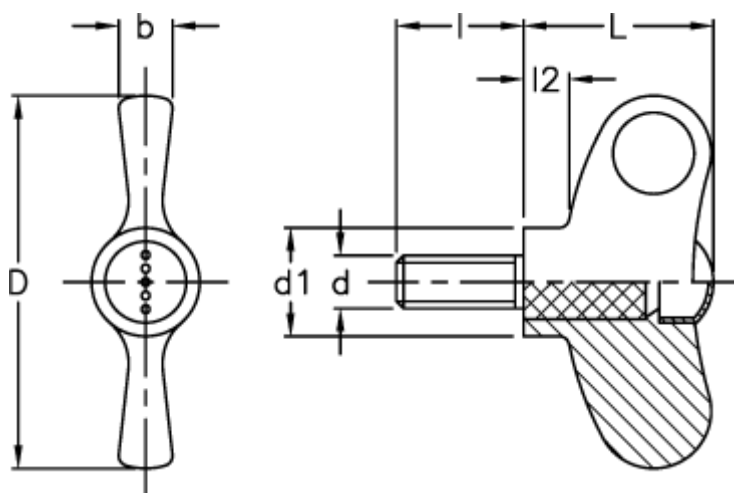

Article number: 23052235560

Description: E+G Wing screw
EWN.48 p-M6x40-C0, no cap

Measures

b	= 7
D	= 47
d1	= 13.5
d 6g	= M6
l	= 40
L	= 24
l2	= 5.5